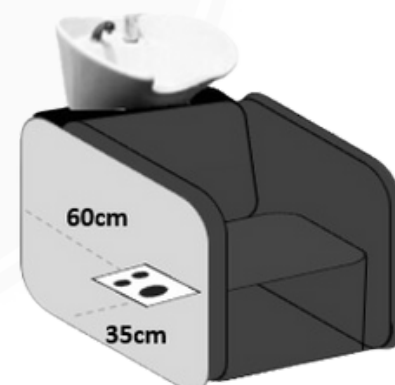

This hair wash basin offers functionality and style. Equipped with superior quality ceramic, integrated tilting mechanism, and a complete faucet kit, it ensures an exceptional hair washing experience. Its internally reinforced wood structure with iron and its seat upholstered in fire-retardant PVC poly-leather provide comfort and durability. Additionally, it features an ergonomic seat designed to provide lumbar support and cervical adjustment for client comfort. The ceramic includes faucets and drainage system, essential for quality service and comfort in any beauty salon.

All our hair wash basins are designed with an empty interior perimeter to facilitate installation. We recommend following these suggested distances for optimal installation:

It is recommended to adjust the rocker piece located under the ceramic before starting work, as well as all the screws. The flexible hoses should be relaxed to avoid chafing and future breakages.